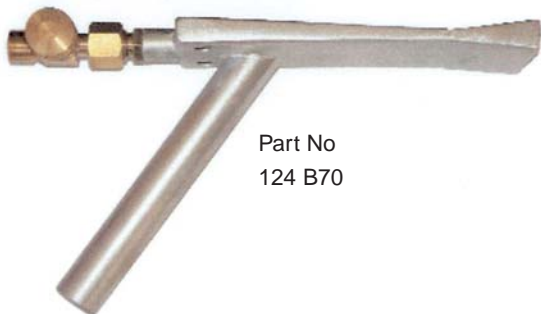

AIR PROPANE EQUIPMENT

GAS EQUIPMENT

BRUCEWICK BURNER

Part No's
124 B71
124 B72
124 B73
124 B74

PAINT BURNER

Part No
124 B70

POINTED FLAME BURNER

Part No's
124 B16
124 B19
124 B25

CYCLONE FLAME BURNER

Part No's
124 B26
124 B27
124 B28

SOFT FLAME BURNER

Part No's
124 B30

SOLDERING ATTACHMENT

Part No's
124 B31

EXPANSION BURNER

Part No's
124 B63
124 B64
124 B65
124 B66

NECKTUBES

Part No's
124 N180
124 N400

POWER BURNER

Part No's
124 B32 124 B50
124 B38 124 B62

HOSE ASSEMBLIES

Part No's
121 302
121 304
121 306
121 310
121 312

HANDPIECE

Part No's
123 H301

REGULATORS

Part No
101 R29

Part No
101 R33

122 AD5 ADAPTER

POL CYLINDER

3/8BSP LH CYLINDER